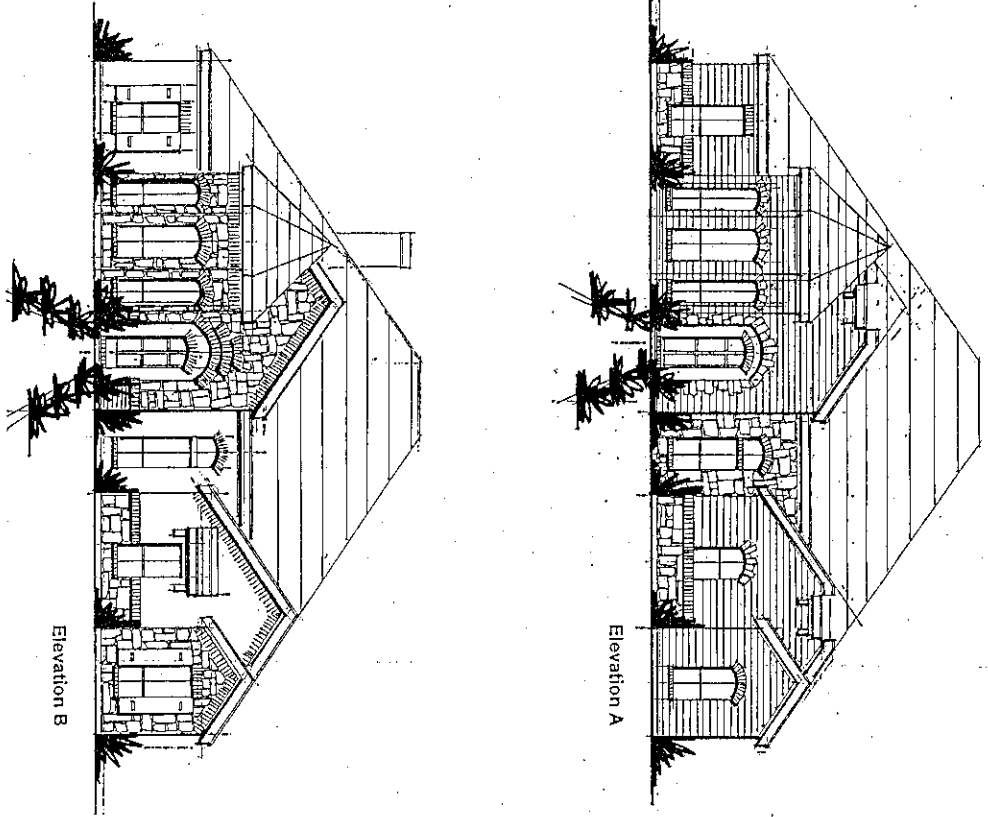

972.475.1100 • 972.287.0700 • 972.230.0076 • 940.383.8868

Jude

2814

Square Foot Table	
Living Footage	2814
Garage Footage	698
Porch Footage	48
Patio Footage	200
Total Footage	3760
Overall Width & Depth	
Width	63'
Depth	72'

Footages and sizes are approximate

Living footage: 2814
Garage footage: 698
Porch footage: 48
Patio footage: 200
Total footage: 3760

The ideas, designs and specifications represented here within are and shall remain the sole property of Robbie Lee Hale. No part thereof shall be used, copied or disclosed without written consent and approval of Robbie Lee Hale

In our continuing effort for building excellence, prices, products and specifications are subject to change

BBWG

Written dimensions take precedence over scaled dimensions

*Note: Square footage and dimensions are approximate. Elevations shown are at artist's conception. Floor plans and widows may vary per each elevation - refer to the blueprints for specific details. Continuing a policy of constant research and improvements, Robbie Hale Homes reserves the right of price, plan, or specification change without notice or obligation.