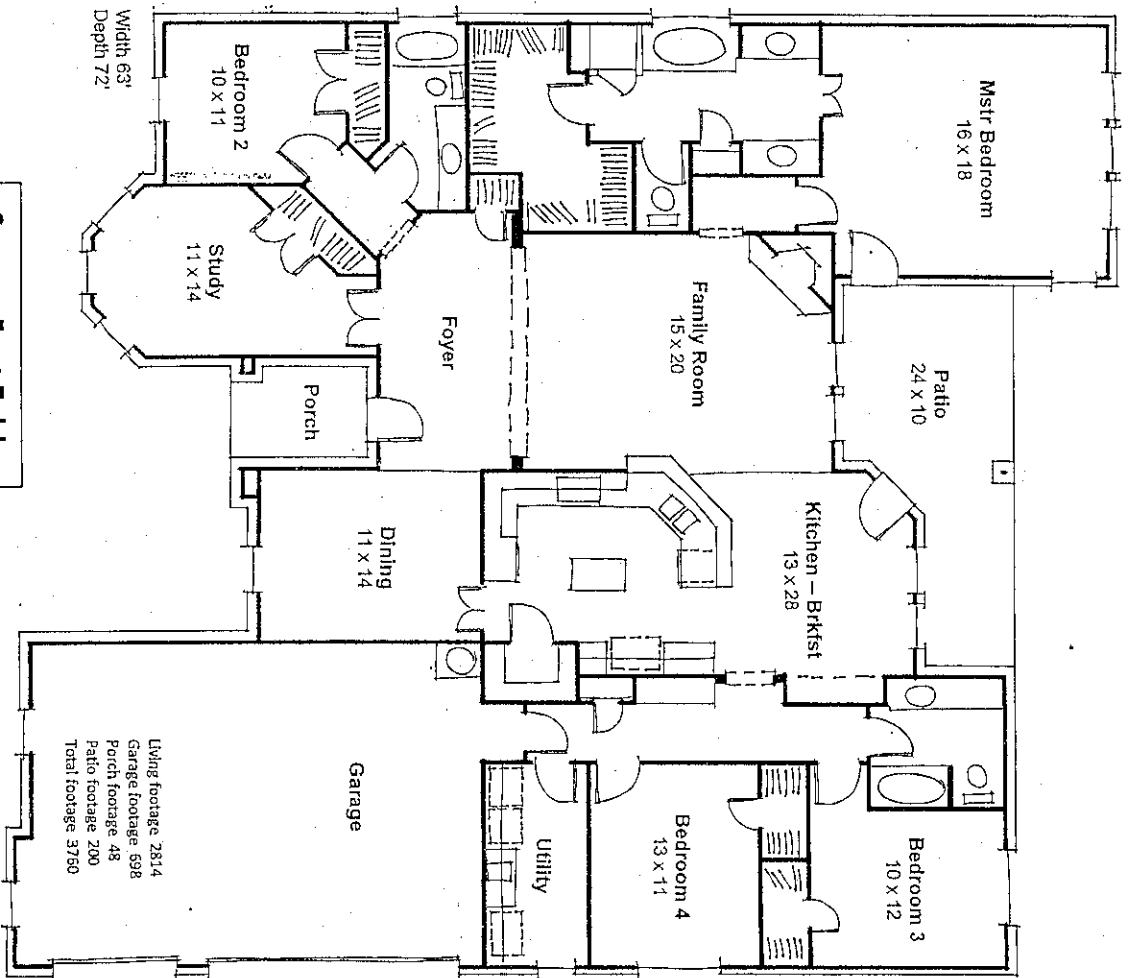

972.475.1100 • 972.287.0700 • 972.230.0076 • 940.383.8868

Jude

2814

Square Foot Table	
Living Footage	2814
Garage Footage	698
Porch Footage	48
Patio Footage	200
Total Footage	3760
Overall Width & Depth	
Width	63'
Depth	72'

Footages and sizes are approximate

Living footage: 2814
Garage footage: 698
Porch footage: 48
Patio footage: 200
Total footage: 3760

The ideas, designs and specifications represented here within are and shall remain the sole property of Robbie Lee Hale. No part thereof shall be used, copied or disclosed without written consent and approval of Robbie Lee Hale

In our continuing effort for building excellence, prices, products and specifications are subject to change

BBWG

Written dimensions take precedence over scaled dimensions

*Note: Square footage and dimensions are approximate. Elevations shown are at artist's conception. Floor plans and widows may vary per each elevation - refer to the blueprints for specific details. Continuing a policy of constant research and improvements, Robbie Hale Homes reserves the right of price, plan, or specification change without notice or obligation.