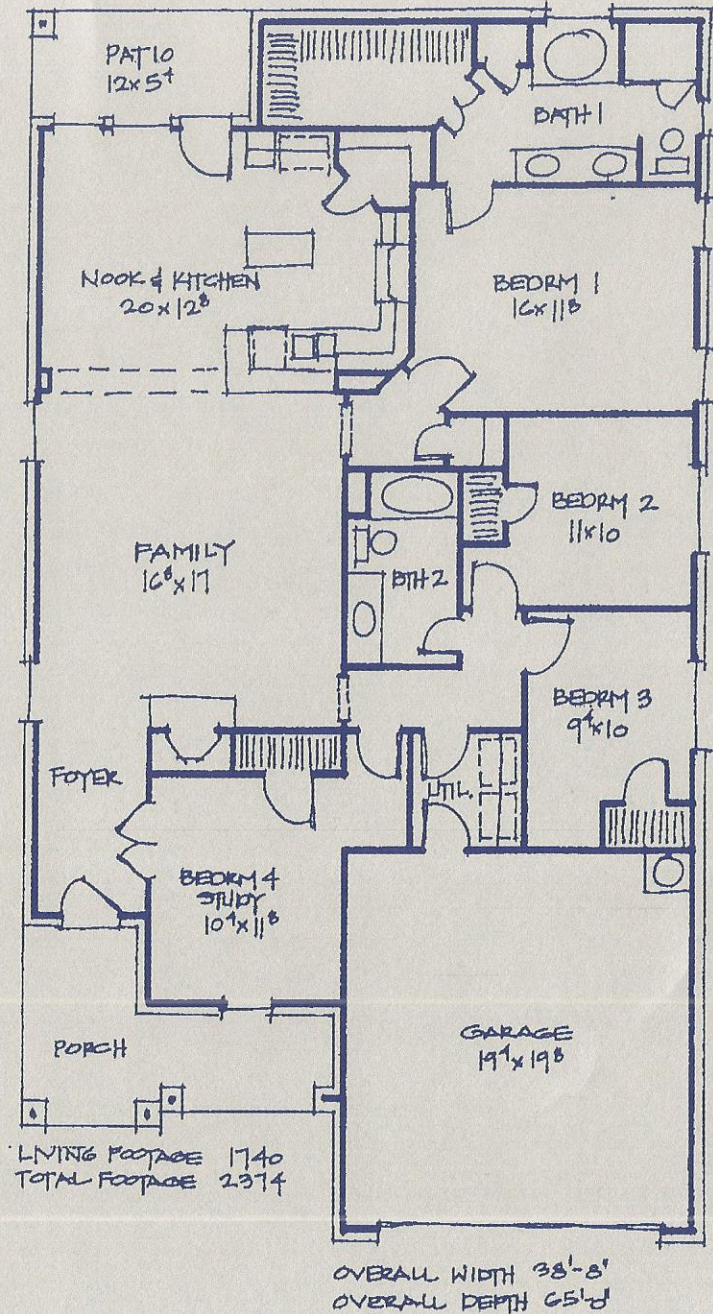

Chenault

1740

38'8" x 65'

The ideas, designs and specifications represented here within are and shall remain the sole property of Robbie Lee Hale. No part thereof shall be used, copied or disclosed without written consent and approval of Robbie Lee Hale

In our continuing effort for building excellence, prices, products and specifications are subject to change

Centricity

Written dimensions take precedence over scaled dimensions

* Note: Square footage and dimensions are approximate. Elevations shown are at artist's conception. Floor plans and windows may vary per each elevation - refer to the blueprints for specific details. Continuing a policy of constant research and improvements, Robbie Hale Homes reserves the right of price, plan, or specification change without notice or obligation.